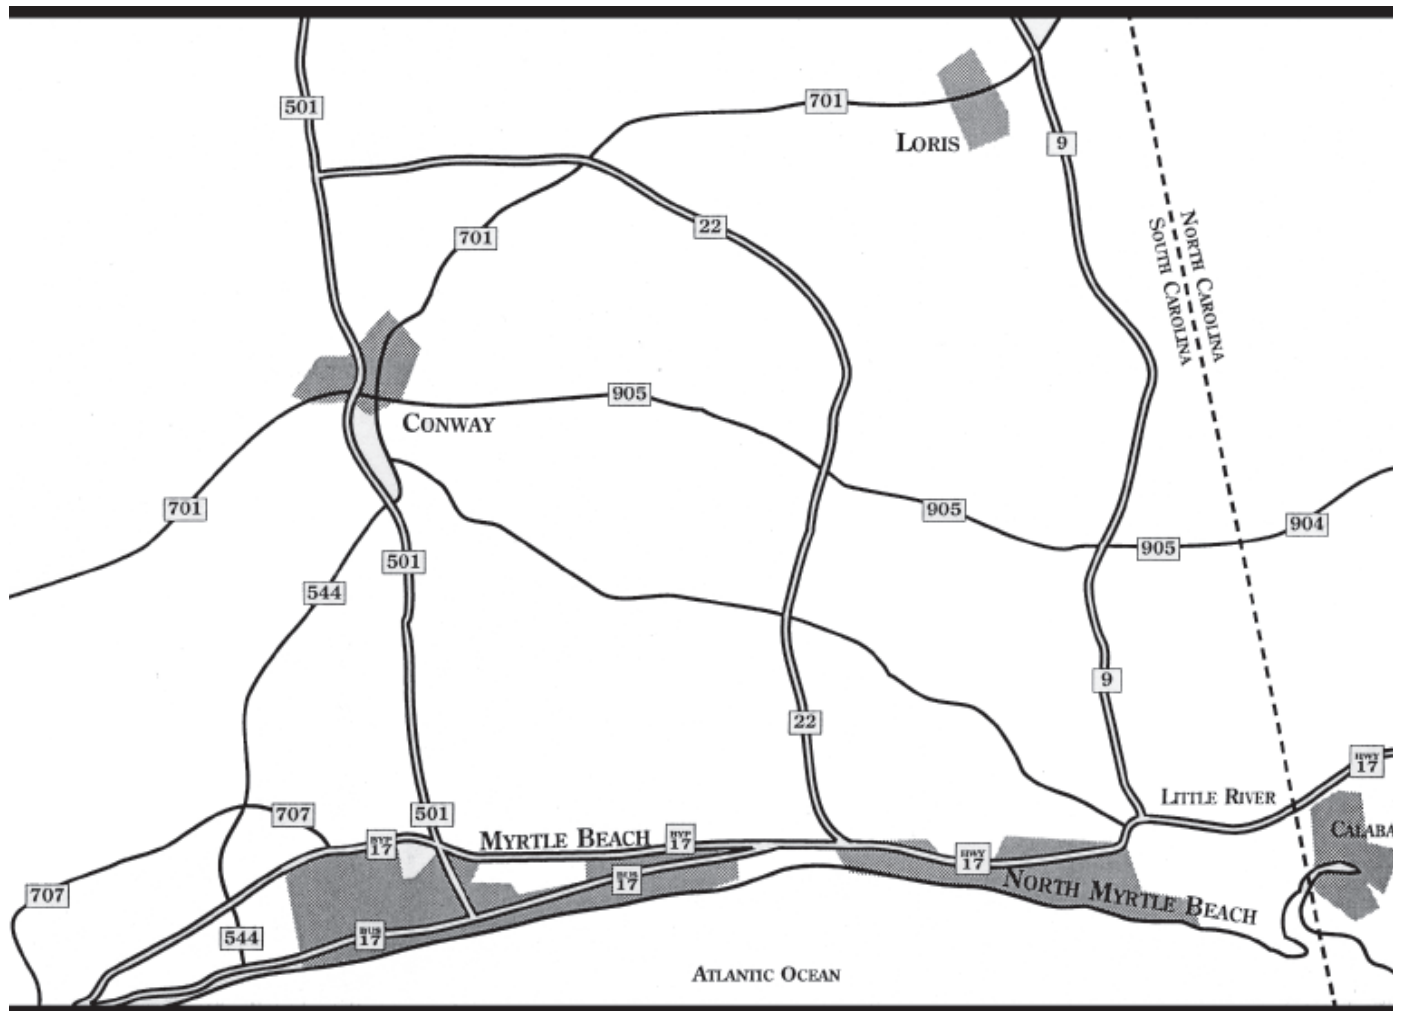

OUR COVERAGE & MARKET AREA ALONG THE GRAND STRAND

NORTH MYRTLE BEACH TIMES

LORIS TIMES

For more information call 843-249-3525